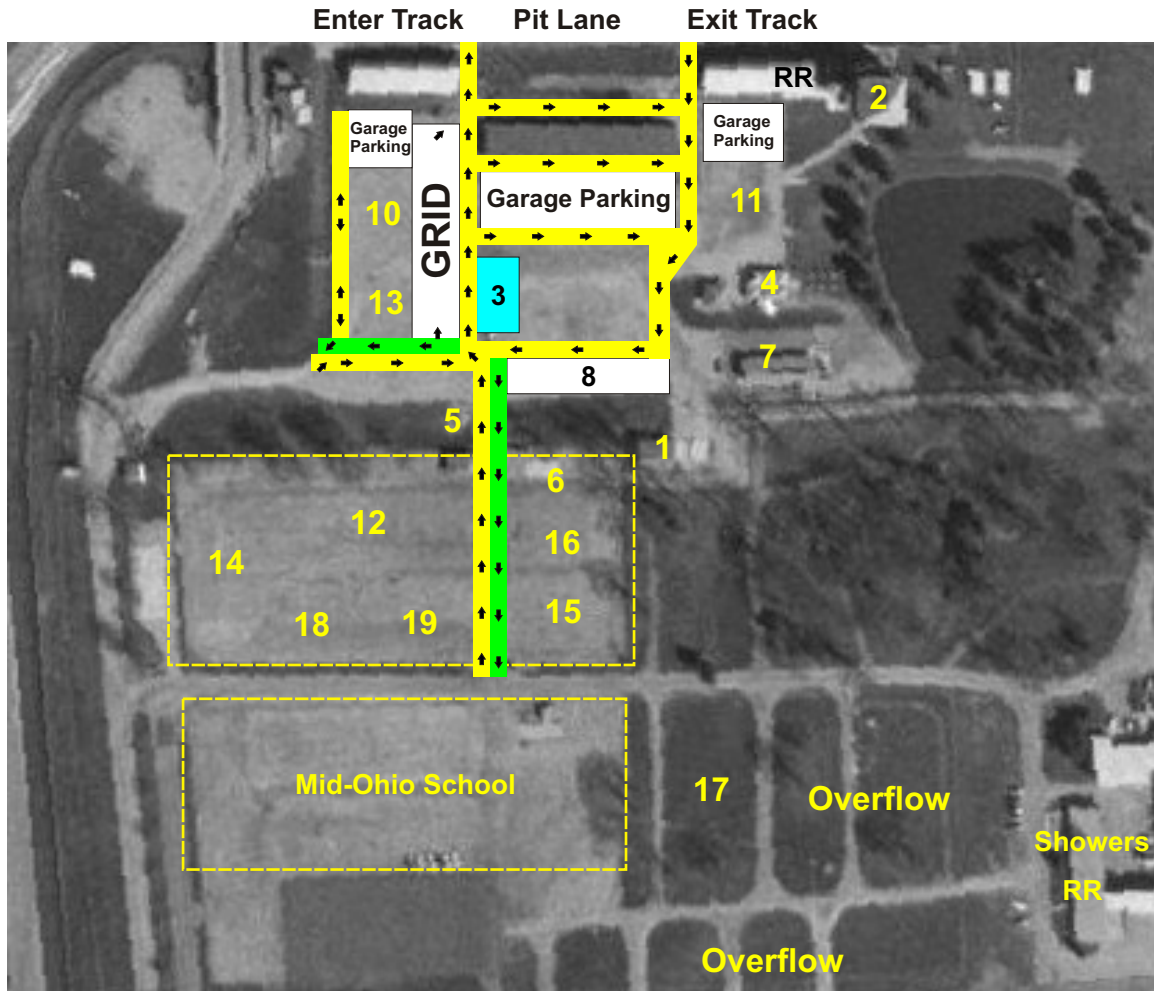

NASA

NATIONAL AUTO SPORT ASSOCIATION

- | | |
|---|--------------------|
| 1. Fuel | 11. NASA Officials |
| 2. Goodyear Tower - Driver Info and Results are no longer here. They are now at the NASA Trailer. | 12. AI/CMC |
| 3. NASA Central - Driver Info and Results | 13. FFR |
| 4. Concessions | 14. GTS/944 |
| 5. Continental Motorsports | 15. HC |
| 6. Phil's Tire Service | 16. E30/Focus |
| 7. Classroom | 17. Miata |
| 8. Tech/Impound | 18. PT/ST/SU |
| | 19. Enduro |
| 10. Saturday Night Video & Party | RR-Restrooms |
| | ----- Fence |

This map shows places of interest, traffic flow, and suggested parking. Please pay particular attention to the directions of traffic flow. Your cooperation will make the event run smoother. Parking areas are suggestions only, an attempt to group similar cars. HPDE students are encourage to park with a group of interest. Light gray areas are paved while the darker areas are grass.